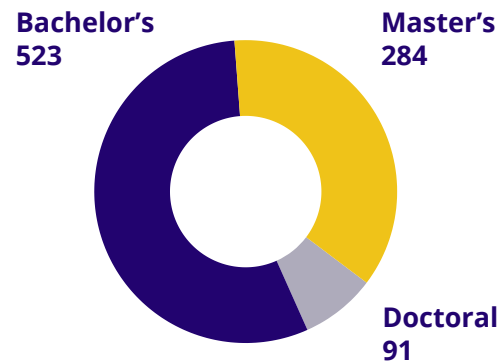

**Interdepartmental Programs**

- Food Systems, Nutrition, and Health
- Health Management and Informatics
- Public Health Genetics
- Public Health-Global Health

**898 Degrees Awarded (2026)**

**CELEBRATION SPEAKER**